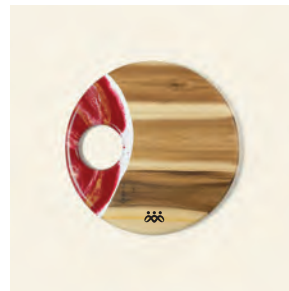

MW-C-2HAN-1217

AS LOW AS \$68 (C)

MW-R-HAN-816

AS LOW AS \$62 (C)

MW-RND-CUP-12

AS LOW AS \$61 (C)

MW-TREE

AS LOW AS \$63 (C)